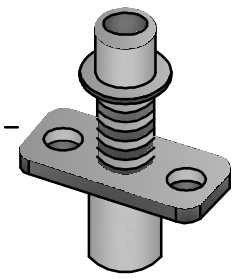

REF: 3/8" [9.5mm] (Pour 2 portes / For 2 doors)

Guide UT-G100S
UT-G100S Guide

MIN. 1/2" [12.7mm] (Pour/For)
MAX. 1" [25.4mm] (UT-G100S)

3/4" [19.1mm]

MIN. 5/16" [7.9mm]
MAX. 9/16" [14.3mm]
(Pour/For)
UT-G100

Plancher/Floor

5/8" [15.9mm] Typ.
Rail de guidage
UT-RG100
Guide channel
Typ.

Guide UT-G100
UT-G100 Guide

Pour 1 ou 2 portes / For 1 or 2 doors 1" MIN.

Architectural
UNIQUE

Systemes
UNITRACK
Systems

Votre satisfaction, notre fierté!