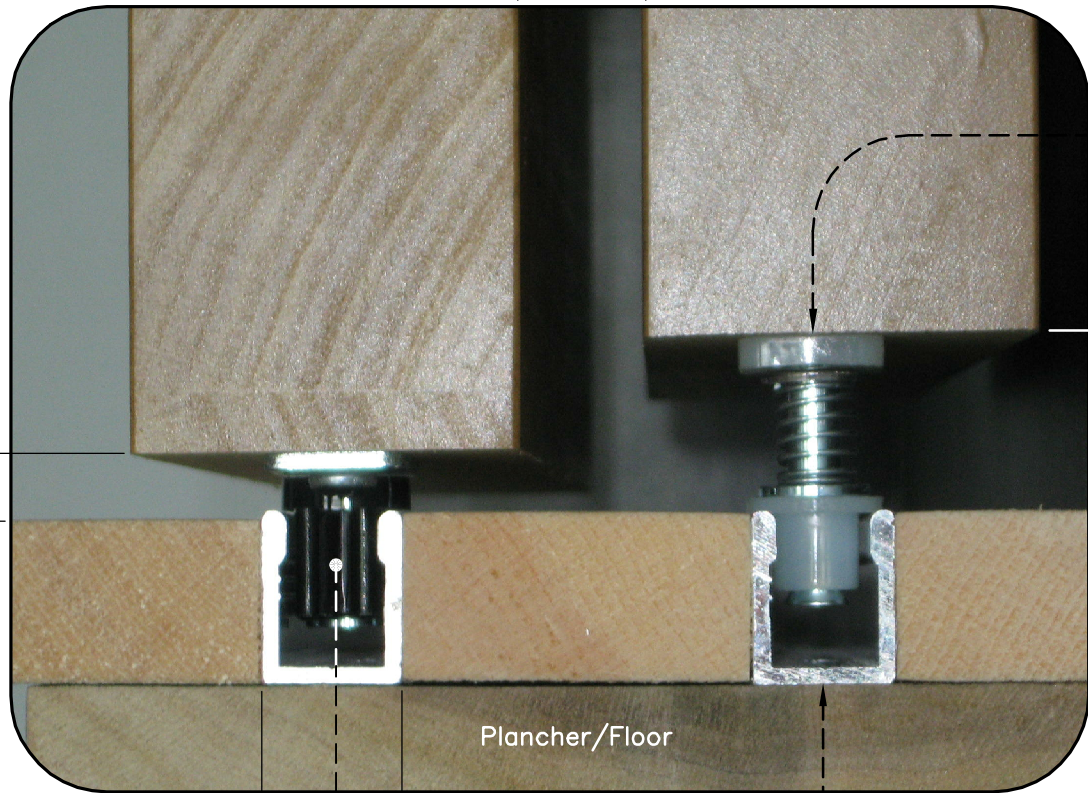

REF: 3/8" [9.5mm] (Pour 2 portes / For 2 doors)

Guide UT-G100S
UT-G100S Guide

MIN. 1/2" [12.7mm] (Pour/For)
MAX. 1" [25.4mm] (UT-G100S)

3/4" [19.1mm]

MIN. 5/16" [7.9mm]
MAX. 9/16" [14.3mm]
(Pour/For)
UT-G100

Plancher/Floor

5/8" [15.9mm] Typ.
Rail de guidage
UT-RG100
Guide channel
Typ.

Guide UT-G100
UT-G100 Guide

Pour 1 ou 2 portes / For 1 or 2 doors 1" MIN.

Architectural
UNIQUE

Systemes
UNITRACK
Systems

Votre satisfaction, notre fierté!