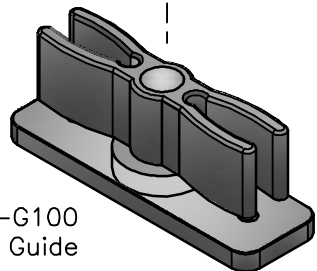

REF: 3/8" [9.5mm] (Pour 2 portes / For 2 doors)

Guide UT-G100S
UT-G100S Guide

MIN. 1/2" [12.7mm] (Pour/For)
MAX. 1" [25.4mm] (UT-G100S)

3/4" [19.1mm]

MIN. 5/16" [7.9mm]
MAX. 9/16" [14.3mm]
(Pour/For)
UT-G100

Plancher/Floor

5/8" [15.9mm] Typ.
Rail de guidage
UT-RG100
Guide channel
Typ.

Guide UT-G100
UT-G100 Guide

Pour 1 ou 2 portes / For 1 or 2 doors 1" MIN.

Architectural
UNIQUE

Systemes
UNITRACK
Systems

Votre satisfaction, notre fierté!